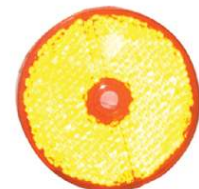

Plug T2

N/A

N/A

Part No.	Description	Volt	Side	Plug	Spare Lens
9987010	Reflector: Red	n/a	n/a	n/a	-
9987011	Reflector: Amber	n/a	n/a	n/a	-
9987064	Reflector: White	n/a	n/a	n/a	-
-	-	-	-	-	-
-	-	-	-	-	-
-	-	-	-	-	-
-	-	-	-	-	-

Reflector *Universal applications*

Self adhesive reflector.
Overall Dimensions : 58mm (Dia) x 7mm (D)

Plug T1

Plug T2

N/A

N/A

Part No.	Description	Volt	Side	Plug	Spare Lens
9987012	Reflector: Amber	n/a	n/a	n/a	-
9987013	Reflector: Red	n/a	n/a	n/a	-
9987014	Reflector: Clear	n/a	n/a	n/a	-
-	-	-	-	-	-
-	-	-	-	-	-
-	-	-	-	-	-
-	-	-	-	-	-

Reflector *Universal applications*

Reflector with central screw fixing.
Overall Dimensions : 60mm (Dia) x 8mm (D)

Plug T1

Plug T2

N/A

N/A

Part No.	Description	Volt	Side	Plug	Spare Lens
9987015	Reflector: Amber	n/a	n/a	n/a	-
9987016	Reflector: Red	n/a	n/a	n/a	-
9987017	Reflector: Clear	n/a	n/a	n/a	-
-	-	-	-	-	-
-	-	-	-	-	-
-	-	-	-	-	-
-	-	-	-	-	-